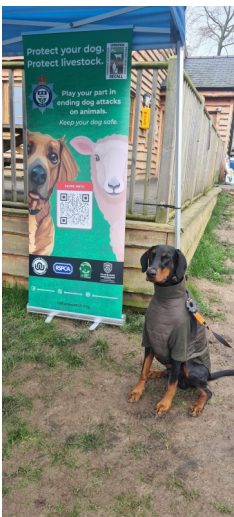

Policing Operations

Our team has been committed to working on the issues that most affect the rural community. These issues vary and sometimes are dependant on the time of the year. Over the past few months we have been working hard to re-enforce messages around **livestock worrying, fly tipping, road safety, amongst other daily work.**

As we have in the past, we ran an operation with Melton Borough Council targeting those carrying waste and scrap without the relevant licenses. The operation saw 8 vehicles being stopped and checked, one of those was issued with an on the spot **Fixed Penalty Notice.**

Op Recall

Operation Recall is a national operation, fronted by Rural Policing Teams across the country. The premise of the operation is simple: **Protect your dog. Protect Livestock.** Far too often we are contacted by farmers, telling us that their livestock have been worried or attacked by dogs out of control in rural areas. The operation, lead by Lauren, has been extremely impactful and has allowed us to share the message far and wide, with pop up stalls being held by the team across Leicestershire & Rutland. We hope that the message has

been well received and we start to see a decrease in these sort of incidents.

Operation Snaffle has returned!

The team came together with members of LFRS, mounted volunteers and the Road Safety Team, to undertake the first Op Snaffle of the year. This time in the village of Long Whatton. The operation identifies drivers, driving too close or passing too fast to horses on the road. The identified drivers are then given the chance to watch an impactful VR video with LFRS, education is key!