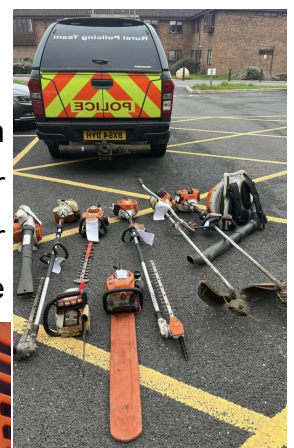

Crime happening 'now'? Call 999.

Crime happened? Call 101 / www.leicspolice/reportcrime.

Use 'What3Words' to accurately pinpoint locations.