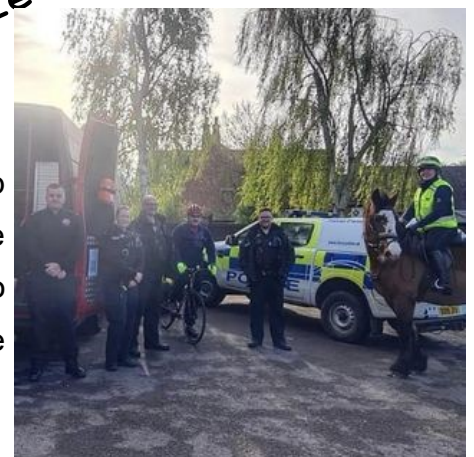

Op Snaffle

Crime happening 'now'? Call 999.

Crime happened? Call 101 / www.leicspolice/reportcrime.

Use 'What3Words' to accurately pinpoint locations.