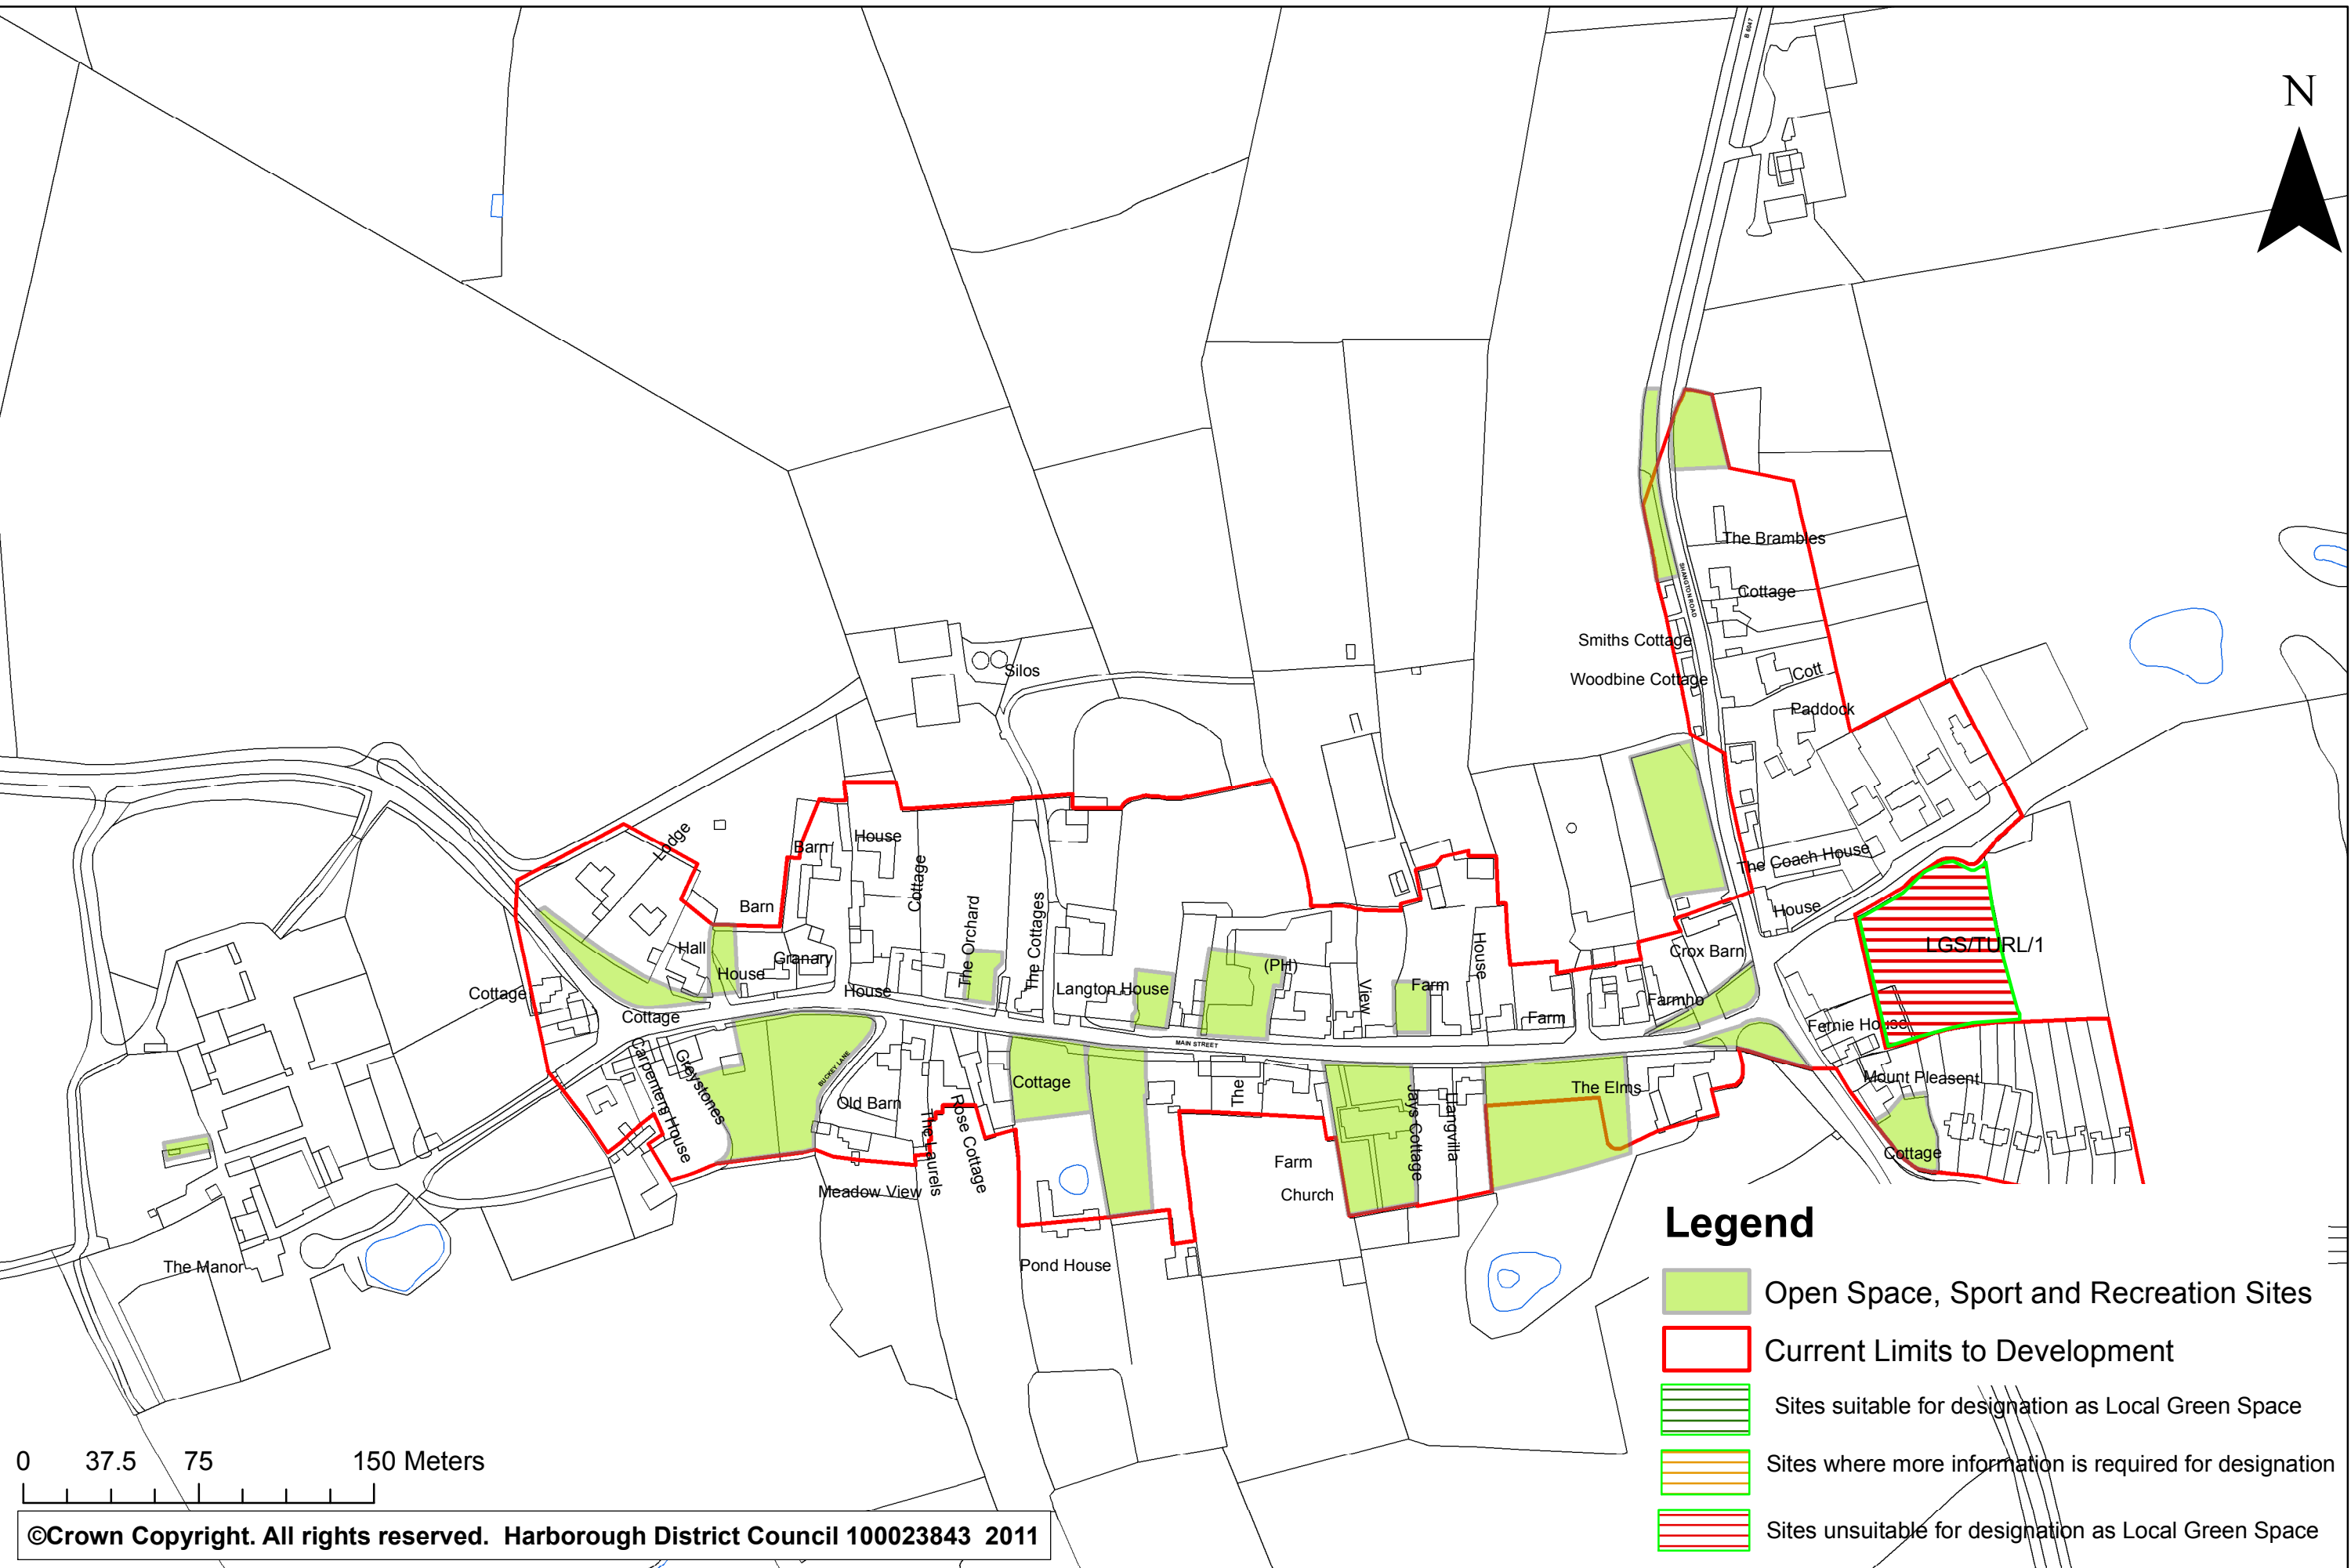

LGS, Open Space, Sport and Recreation Sites - Tur Langton

0 37.5 75 150 Meters

©Crown Copyright. All rights reserved. Harborough District Council 100023843 2011

Legend

-  Open Space, Sport and Recreation Sites
-  Current Limits to Development
-  Sites suitable for designation as Local Green Space
-  Sites where more information is required for designation
-  Sites unsuitable for designation as Local Green Space