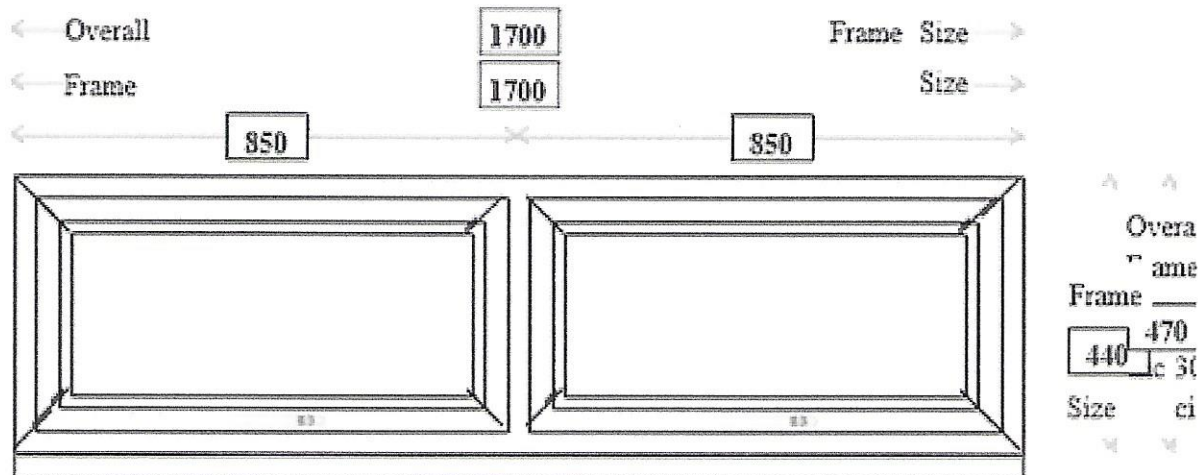

Item S.No. Style Profile Frame(WxH mm) Cost Qty Subtotal Action

Summary of your selections

Window Style : W71
 Overall Window Dimensions :1700 X 1470
 Quantity :
 Window View : Inside
 Window Frame Size :1700 X 1440
 Total Price : 1701.54 + VAT
 Product Name : casement windows
 Window Name : MAIN
 Profile : Rehau
 System : s706
 Finish/Colour: white
 Outer Frame : slimline
 Reinforcing : normal
 Glazing Beads: contour
 Top Hinges : standard
 Handle : white
 Trickle Vent : None
 Connector : None
 Astrigal Bar : None
 Cills : 95(white)
 Frame Extender :
 Locking: standard
 Side Hinges : None
 Opening Vent : 2
 Dummy Vent : 0
 No Vent : 1
 Additional Extra : none
 Tough/lam : None
 Energy Rating: a
 Glass Option: Clear_glass,double glazed
 Glass Pattern: None

Glass: Clear_glass / a Rating / Double Glazed
 Toughened: N/a
 Finish: N/a
 Area(m2): : 0.218

Item	S.No.	Style	Profile	Frame(WxH mm)	Cost	Qty
<input type="checkbox"/>	DWCQ-1394/2	casement-windows-W23	Rehau	1700x470	115.69	8

Item	S.No.	Style	Profile	Frame(WxH mm)	Cost	Qty
------	-------	-------	---------	---------------	------	-----

Summary of your selections

Window Style : W23
 Overall Window Dimensions :1700 X 470
 Quantity :
 Window View : Inside
 Window Frame Size :1700 X 440
 Total Price : 925.55 + VAT
 Product Name : casement windows
 Window Name : High level
 Profile : Rehau
 System : s706
 Finish/Colour: white
 Outer Frame : slimline
 Reinforcing : normal
 Glazing Beads: contour
 Top Hinges : standard
 Handle : white
 Trickle Vent : None
 Connector : None
 Astrigal Bar : None
 Cills : 95(white)
 Frame Extender :
 Locking: standard
 Side Hinges : None
 Opening Vent : 2
 Dummy Vent : 0
 No Vent : 0
 Additional Extra : none
 Tough/lam : None
 Energy Rating: a
 Glass Option: Clear_glass,double glazed
 Glass Pattern: None