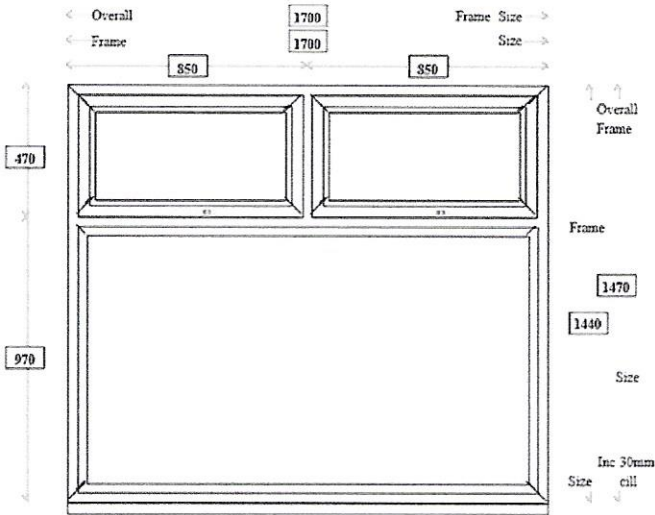

Item S.No. Style Profile Frame(WxH mm) Cost Qty Subtotal Action

Summary of your selections

Window Style : W71
 Overall Window Dimensions :1700 X 1470
 Quantity :
 Window View : Inside
 Window Frame Size :1700 X 1440
 Total Price : 1701.54 + VAT
 Product Name : casement windows
 Window Name : MAIN
 Profile : Rehau
 System : s706
 Finish/Colour: white
 Outer Frame : slimline
 Reinforcing : normal
 Glazing Beads: contour
 Top Hinges : standard
 Handle : white
 Trickle Vent : None
 Connector : None
 Astrigal Bar : None
 Cills : 95(white)
 Frame Extender :
 Locking: standard
 Side Hinges : None
 Opening Vent : 2
 Dummy Vent : 0
 No Vent : 1
 Additional Extra : none
 Tough/lam : None
 Energy Rating: a
 Glass Option: Clear_glass,double glazed
 Glass Pattern: None

Item	S.No.	Style	Profile	Frame(WxH mm)	Cost	Qty
------	-------	-------	---------	---------------	------	-----

Summary of your selections

Window Style : W23
 Overall Window Dimensions :1700 X 470
 Quantity :
 Window View : Inside
 Window Frame Size :1700 X 440
 Total Price : 925.55 + VAT
 Product Name : casement windows
 Window Name : High level
 Profile : Rehau
 System : s706
 Finish/Colour: white
 Outer Frame : slimline
 Reinforcing : normal
 Glazing Beads: contour
 Top Hinges : standard
 Handle : white
 Trickle Vent : None
 Connector : None
 Astrigal Bar : None
 Cills : 95(white)
 Frame Extender :
 Locking: standard
 Side Hinges : None
 Opening Vent : 2
 Dummy Vent : 0
 No Vent : 0
 Additional Extra : none
 Tough/lam : None
 Energy Rating: a
 Glass Option: Clear_glass,double glazed
 Glass Pattern: None