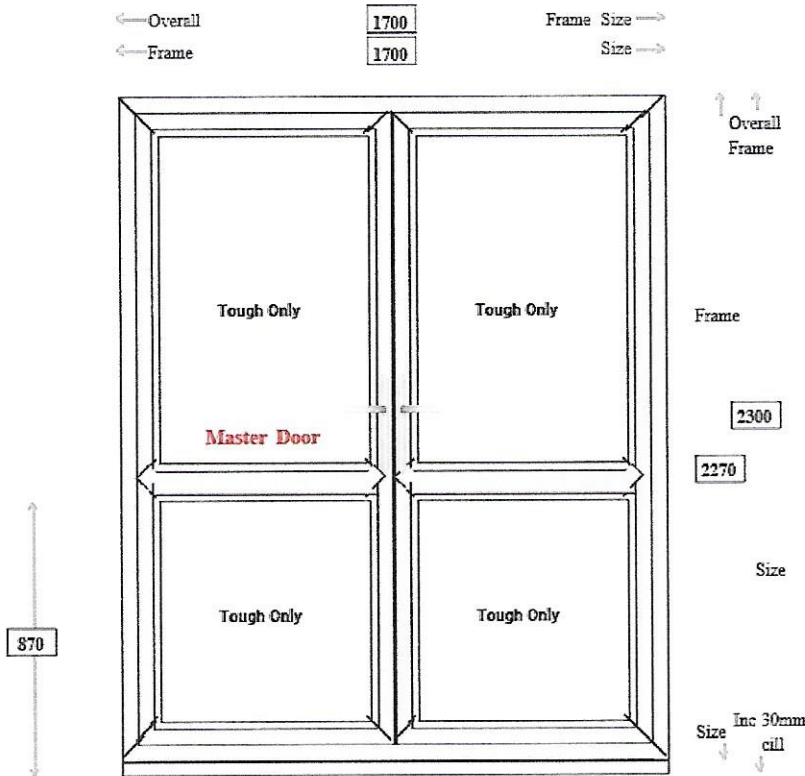

Item	S.No.	Style	Profile	Frame(WxH mm)	Cost	Qty
------	-------	-------	---------	---------------	------	-----

Summary of your selections

Window Style : W23
 Overall Window Dimensions :1700 X 470
 Quantity :
 Window View : Inside
 Window Frame Size :1700 X 440
 Total Price : 925.55 + VAT
 Product Name : casement windows
 Window Name : High level
 Profile : Rehau
 System : s706
 Finish/Colour: white
 Outer Frame : slimline
 Reinforcing : normal
 Glazing Beads: contour
 Top Hinges : standard
 Handle : white
 Trickle Vent : None
 Connector : None
 Astrigal Bar : None
 Cills : 95(white)
 Frame Extender :
 Locking: standard
 Side Hinges : None
 Opening Vent : 2
 Dummy Vent : 0
 No Vent : 0
 Additional Extra : none
 Tough/lam : None
 Energy Rating: a
 Glass Option: Clear_glass,double glazed
 Glass Pattern: None

Pane 1

Glass: Clear_glass / a Rating / Double Glazed
 Toughened: N/a
 Finish: N/a
 Area(m2): : 0.207

Pane 2

Glass: Clear_glass / a Rating / Double Glazed
 Toughened: N/a
 Finish: N/a
 Area(m2): : 0.207

Product Subtotal	2627.09
Please tick item box above to get a provisional fitting price.Fitting Price is a Subject to survey	2080
Net Total	4707.09
VAT(20%)	941.42
Total	5648.51

Summary of your selections

- Door Style : FD164
- Overall Door Dimensions :1700X2300
- Quantity : 1
- Door View : Inside
- Door Frame Size :1700X2270
- Total Price : 554.99 + VAT
- Opening : Out
- Product Name : french doors
- Door Name : Double doors
- Profile : Rehau
- System : S706
- Finish/Colour:
- Glazing Beads: contour
- Threshold: Normal
- Letter Box: None
- Door Hinges : Normal
- Door Handle : white
- Trickle Vent : None
- Astrigal Bar : None
- Cills : 95(White)